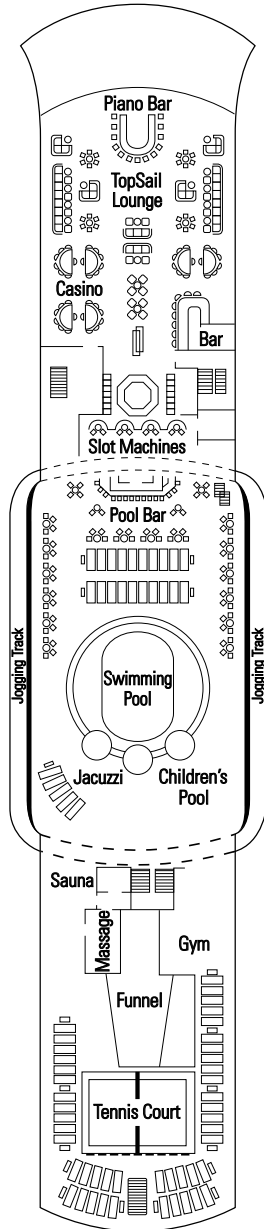

MSC Rhapsody

This extremely intimate liner offers a fun and easy style of cruising. Whether you stretch your legs on deck, join an aerobics class or attend Italian language lessons, MSC Rhapsody combines updated amenities in a relaxed and friendly atmosphere. Graceful public areas, with high ceilings throughout, give a refreshing sense of spaciousness.

MSC RHAPSODY

SUN DECK
DECK 7 & 8

DECK 6
[Rooms 6001 to 6020]

DECK 5
[Rooms 5001 to 5033]

| | |
|----|---|
| 10 | 5 |
|----|---|

| | |
|----|----|
| 11 | 10 |
| 9 | 5 |

7/8 Sun Deck
Deck 8
Deck 7
Deck 6
Deck 5
Deck 4
Deck 3
Deck 2

Suite with Balcony

Oceanview

Inside

GUEST AREAS

- Internet Café
- Coffee Corner
- Shopping Gallery
- Casino
- Night Club
- 2 Restaurants, Pizzeria & Grill
- 7 Bars
- Theater
- Virtual Reality Center
- Card Room / Library
- Children's Club

RESORT AREAS

- Spa
- Fitness Center
- Beauty Salon
- Volleyball/Tennis Court
- Ping Pong Tables
- Jogging/Walking Track
- Outdoor Swimming Pool
- Outdoor Whirlpool

SHIP DETAILS

- Occupancy: 764
- Tonnage: 17,095 tons
- Length: 534 ft
- Beam: 76 ft
- Cruising Speed: 19 knots
- Electric Current: 220v with 110v Shaver Ports
- Automatic Stabilizers
- Registry: Italy
- Officers/Crew: Italian/International