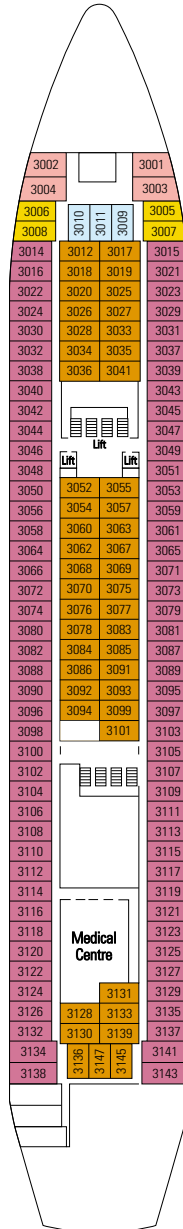

MSC RHAPSODY

SUN DECK
DECK 7 & 8

DECK 6
[Rooms 6001 to 6020]

DECK 5
[Rooms 5001 to 5033]

| | |
|----|---|
| 10 | 5 |
|----|---|

| | |
|----|----|
| 11 | 10 |
| 9 | 5 |

7/8 Sun Deck
Deck 8
Deck 7
Deck 6
Deck 5
Deck 4
Deck 3
Deck 2

Suite with Balcony

Oceanview

Inside

GUEST AREAS

- Internet Café
- Coffee Corner
- Shopping Gallery
- Casino
- Night Club
- 2 Restaurants, Pizzeria & Grill
- 7 Bars
- Theater
- Virtual Reality Center
- Card Room / Library
- Children's Club

RESORT AREAS

- Spa
- Fitness Center
- Beauty Salon
- Volleyball/Tennis Court
- Ping Pong Tables
- Jogging/Walking Track
- Outdoor Swimming Pool
- Outdoor Whirlpool

SHIP DETAILS

- Occupancy: 764
- Tonnage: 17,095 tons
- Length: 534 ft
- Beam: 76 ft
- Cruising Speed: 19 knots
- Electric Current: 220v with 110v Shaver Ports
- Automatic Stabilizers
- Registry: Italy
- Officers/Crew: Italian/International

- 5. Inside
- 6. Oceanview
- 7. Oceanview
- 8. Oceanview
- 9. Deluxe Oceanview
- 10. Suite
- 11. Deluxe Suite