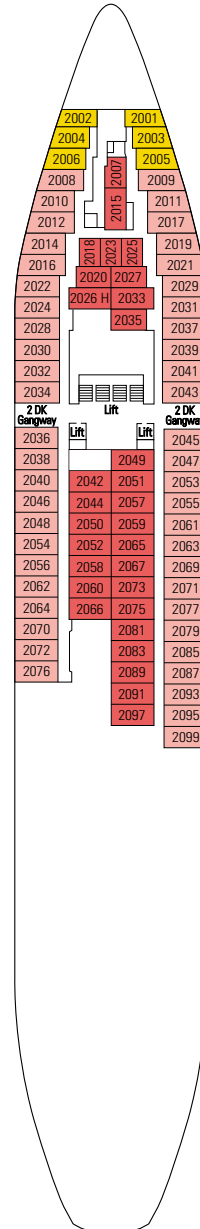

GUEST AREAS

- Internet Café
- Coffee Corner
- Shopping Gallery
- Casino
- Night Club
- 2 Restaurants, Pizzeria & Grill
- 7 Bars
- Theater
- Virtual Reality Center
- Card Room / Library
- Children's Club

RESORT AREAS

- Spa
- Fitness Center
- Beauty Salon
- Volleyball/Tennis Court
- Ping Pong Tables
- Jogging/Walking Track
- Outdoor Swimming Pool
- Outdoor Whirlpool

SHIP DETAILS

- Occupancy: 764
- Tonnage: 17,095 tons
- Length: 534 ft
- Beam: 76 ft
- Cruising Speed: 19 knots
- Electric Current: 220v with 110v Shaver Ports
- Automatic Stabilizers
- Registry: Italy
- Officers/Crew: Italian/International

5. Inside
6. Oceanview
7. Oceanview
8. Oceanview
9. Deluxe Oceanview
10. Suite
11. Deluxe Suite