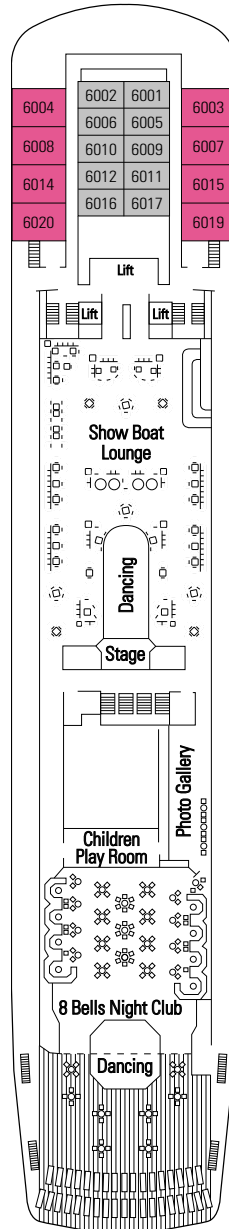

MSC Rhapsody

This extremely intimate liner offers a fun and easy style of cruising. Whether you stretch your legs on deck, join an aerobics class or attend Italian language lessons, MSC Rhapsody combines updated amenities in a relaxed and friendly atmosphere. Graceful public areas, with high ceilings throughout, give a refreshing sense of spaciousness.

MSC RHAPSODY

SUN DECK
DECK 7 & 8

DECK 6
[Rooms 6001 to 6020]

DECK 5
[Rooms 5001 to 5033]

| | |
|----|---|
| 10 | 5 |
|----|---|

| | |
|----|----|
| 11 | 10 |
| 9 | 5 |

7/8 Sun Deck
Deck 8
Deck 7
Deck 6
Deck 5
Deck 4
Deck 3
Deck 2

RESORT AREAS

- Spa
- Fitness Center
- Beauty Salon
- Volleyball/Tennis Court
- Ping Pong Tables
- Jogging/Walking Track
- Outdoor Swimming Pool
- Outdoor Whirlpool

SHIP DETAILS

- Occupancy: 764
- Tonnage: 17,095 tons
- Length: 534 ft
- Beam: 76 ft
- Cruising Speed: 19 knots
- Electric Current: 220v with 110v Shaver Ports
- Automatic Stabilizers
- Registry: Italy
- Officers/Crew: Italian/International

- 5. Inside
- 6. Oceanview
- 7. Oceanview
- 8. Oceanview
- 9. Deluxe Oceanview
- 10. Suite
- 11. Deluxe Suite