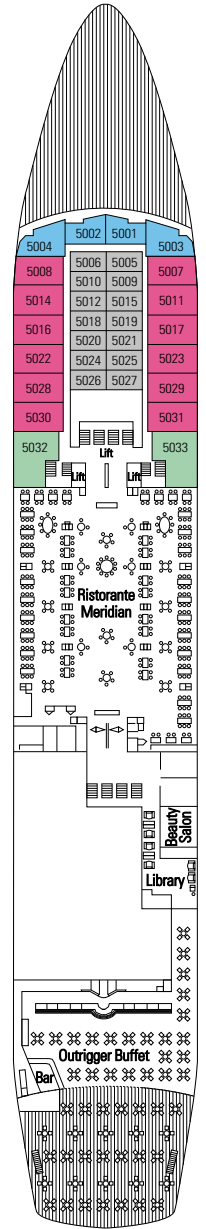

MSC Rhapsody

This extremely intimate liner offers a fun and easy style of cruising. Whether you stretch your legs on deck, join an aerobics class or attend Italian language lessons, MSC Rhapsody combines updated amenities in a relaxed and friendly atmosphere. Graceful public areas, with high ceilings throughout, give a refreshing sense of spaciousness.

MSC RHAPSODY

SUN DECK
DECK 7 & 8

DECK 6
[Rooms 6001 to 6020]

DECK 5
[Rooms 5001 to 5033]

| | |
|----|---|
| 10 | 5 |
|----|---|

| | |
|----|----|
| 11 | 10 |
| 9 | 5 |

7/8 Sun Deck
Deck 8
Deck 7
Deck 6
Deck 5
Deck 4
Deck 3
Deck 2

RESORT AREAS

- Spa
- Fitness Center
- Beauty Salon
- Volleyball/Tennis Court
- Ping Pong Tables
- Jogging/Walking Track
- Outdoor Swimming Pool
- Outdoor Whirlpool

SHIP DETAILS

- Occupancy: 764
- Tonnage: 17,095 tons
- Length: 534 ft
- Beam: 76 ft
- Cruising Speed: 19 knots
- Electric Current: 220v with 110v Shaver Ports
- Automatic Stabilizers
- Registry: Italy
- Officers/Crew: Italian/International