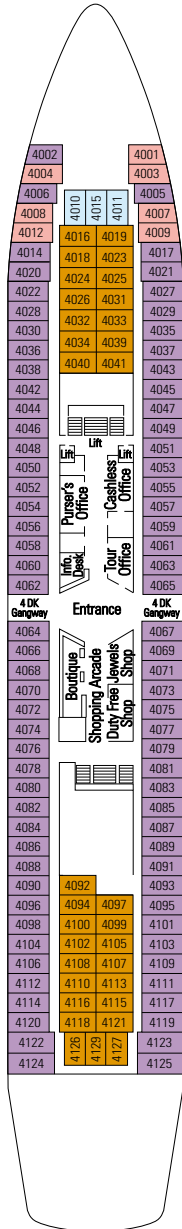

MSC RHAPSODY

SUN DECK
DECK 7 & 8

DECK 6
[Rooms 6001 to 6020]

DECK 5
[Rooms 5001 to 5033]

| | |
|----|---|
| 10 | 5 |
|----|---|

| | |
|----|----|
| 11 | 10 |
| 9 | 5 |

7/8 Sun Deck
Deck 8
Deck 7
Deck 6
Deck 5
Deck 4
Deck 3
Deck 2

Suite with Balcony

Oceanview

Inside

GUEST AREAS

- Internet Café
- Coffee Corner
- Shopping Gallery
- Casino
- Night Club
- 2 Restaurants, Pizzeria & Grill
- 7 Bars
- Theater
- Virtual Reality Center
- Card Room / Library
- Children's Club

RESORT AREAS

- Spa
- Fitness Center
- Beauty Salon
- Volleyball/Tennis Court
- Ping Pong Tables
- Jogging/Walking Track
- Outdoor Swimming Pool
- Outdoor Whirlpool

SHIP DETAILS

- Occupancy: 764
- Tonnage: 17,095 tons
- Length: 534 ft
- Beam: 76 ft
- Cruising Speed: 19 knots
- Electric Current: 220v with 110v Shaver Ports
- Automatic Stabilizers
- Registry: Italy
- Officers/Crew: Italian/International

- 5. Inside
- 6. Oceanview
- 7. Oceanview
- 8. Oceanview
- 9. Deluxe Oceanview
- 10. Suite
- 11. Deluxe Suite