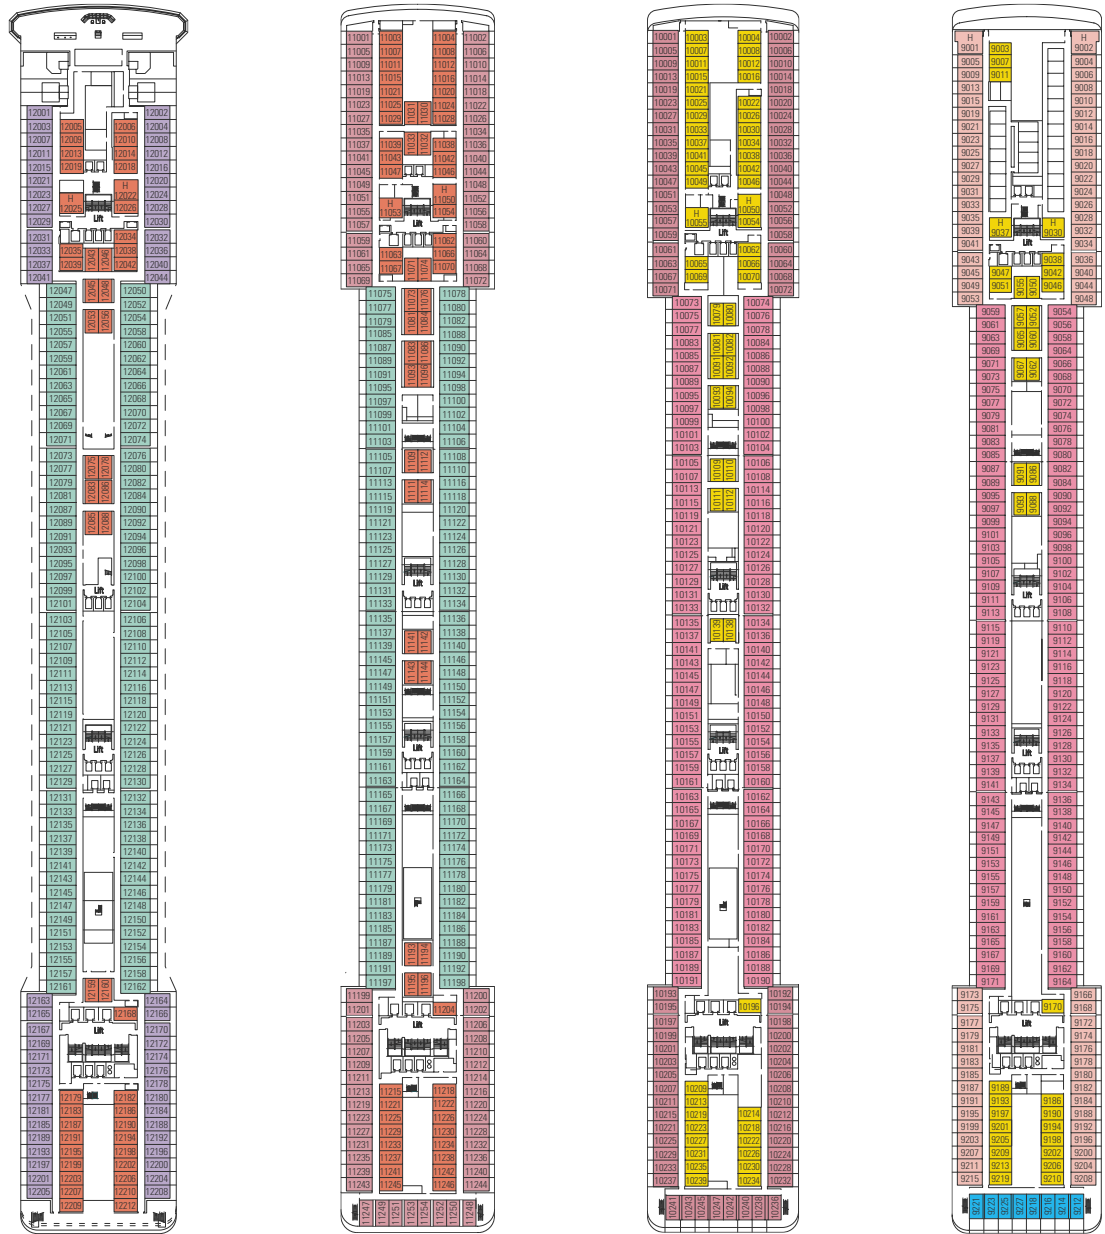

MSC Musica

Making her inaugural voyage in July 2006, the MSC Musica is our fleet's newest and largest ship. The interior design blends themes reminiscent of Art Nouveau with the geometric designs of the 1930s Art Deco movement. The lavish accommodations are apparent throughout the ship's staterooms and amenities as well as in her restaurants. Get ready for a variety of activities to choose from, such as playing miniature golf, tennis, swimming on the sun deck, shopping, or pampering yourself at Le Parfum, the Musica's salon. In the central foyer, the surreal atmosphere of the three-deck high waterfall and crystal clear floor that suspends the grand piano above will dazzle you. We are excited to offer our guests the luxury of this state of the art vessel.

MSC MUSICA