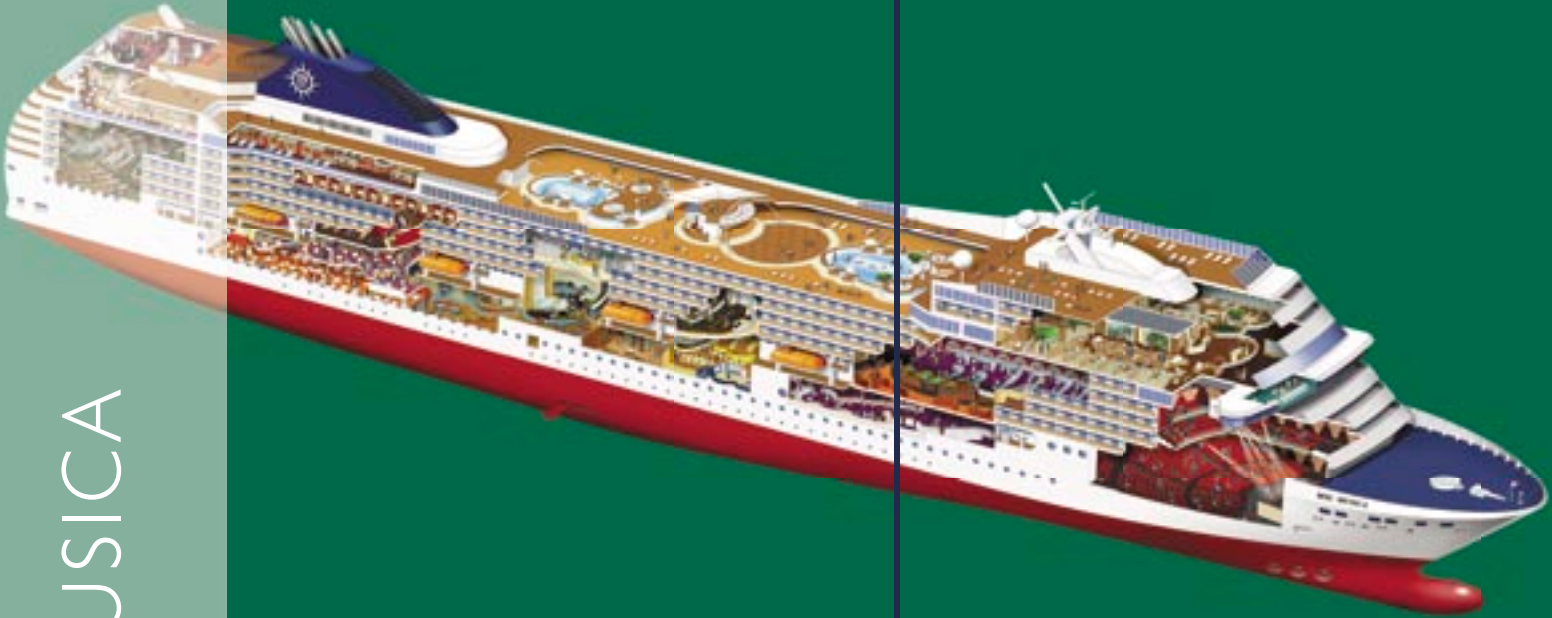

Introducing MSC Musica

MSC Cruises is proud to introduce the newest addition to our fleet, the MSC Musica. Offering our guests the most modern and elegant in design and amenities, enjoy her spacious staterooms, the majority of which offer private balconies, numerous boutiques, and exciting entertainment venues. Our shipboard staff is dedicated to ensuring premium class service, whether at dinner in the luxurious Le Maxim Dining Room or at any other of the Musica's onboard venues such as the Kaito Sushi Bar or the Enoteca Wine Bar.

MSC MUSICA

Kaito Sushi Bar

MSC Musica

SPORT DECK

CANTATA DECK
[Rooms 15001 to 15026]

CAPRICCIO DECK
[Rooms 14001 to 14056]

VIVACE DECK

MSC Musica

Making her inaugural voyage in July 2006, the MSC Musica is our fleet's newest and largest ship. The interior design blends themes reminiscent of Art Nouveau with the geometric designs of the 1930s Art Deco movement. The lavish accommodations are apparent throughout the ship's staterooms and amenities as well as in her restaurants. Get ready for a variety of activities to choose from, such as playing miniature golf, tennis, swimming on the sun deck, shopping, or pampering yourself at Le Parfum, the Musica's salon. In the central foyer, the surreal atmosphere of the three-deck high waterfall and crystal clear floor that suspends the grand piano above will dazzle you. We are excited to offer our guests the luxury of this state of the art vessel.

SHIP DETAILS

- Occupancy: 2,550
- Tonnage: 89,600
- Length: 964 ft
- Beam: 105 ft
- Cruising Speed: 23 knots
- Electric Current: 110/220 volts
- Automatic Stabilizers
- Registry: Panama
- Officers /Crew: Italian/International