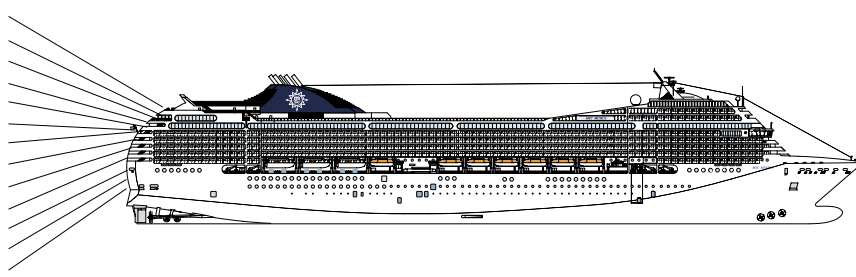

Making her inaugural voyage in July 2006, the MSC Musica is our fleet's newest and largest ship. The interior design blends themes reminiscent of Art Nouveau with the geometric designs of the 1930s Art Deco movement. The lavish accommodations are apparent throughout the ship's staterooms and amenities as well as in her restaurants. Get ready for a variety of activities to choose from, such as playing miniature golf, tennis, swimming on the sun deck, shopping, or pampering yourself at Le Parfum, the Musica's salon. In the central foyer, the surreal atmosphere of the three-deck high waterfall and crystal clear floor that suspends the grand piano above will dazzle you. We are excited to offer our guests the luxury of this state of the art vessel.

MSC MUSICA

VIRTUOSO DECK
[Rooms 12001 to 12212]

ADAGIO DECK
[Rooms 11001 to 11254]

MINUETTO DECK
[Rooms 10001 to 10247]

INTERMEZZO DECK
[Rooms 9001 to 9227]

Sport Deck
Cantata Deck
Capriccio Deck
Vivace Deck
Virtuoso Deck
Adagio Deck
Minuetto Deck
Intermezzo Deck
Forte Deck
Maestoso Deck
Brillante Deck
Grazioso Deck
Andante Deck