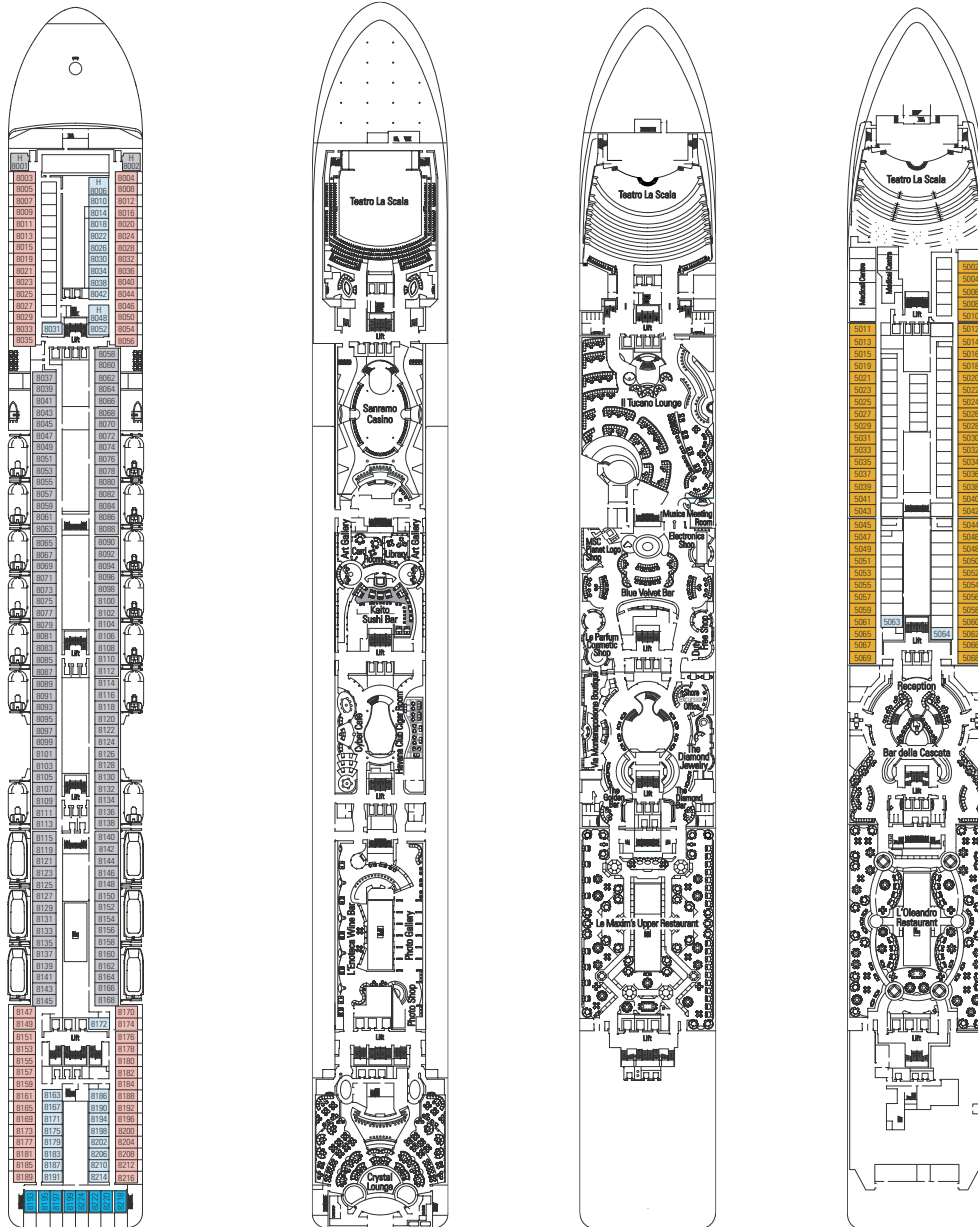

GUEST AREAS

- Internet Café
- Coffee Corner
- Shopping Gallery
- Casino
- Night Club
- 4 Restaurants
- 11 Bars / Lounges
- 2 Outdoor Bars
- Theater / Music Hall
- Virtual Reality Arcade / Game Room
- Card Room / Library
- Children's Club
- Shopping Gallery
- Art/Photo Gallery

RESORT AREAS

- Spa
- Fitness Center
- Jogging/Walking Track
- Tennis Court
- Miniature Golf Course
- Golf Simulator
- 2 Swimming Pools
- 4 Whirlpools
- Solarium
- Relaxation & Meditation Room
- Beauty Salon

SHIP DETAILS

- Occupancy: 2,550
- Tonnage: 89,600
- Length: 964 ft
- Beam: 105 ft
- Cruising Speed: 23 knots
- Electric Current: 110/220 volts
- Automatic Stabilizers
- Registry: Panama
- Officers /Crew: Italian/International

FORTE DECK
[Rooms 8001 to 8224]

9	6
5	1

MAESTOSO DECK

BRILLANTE DECK

GRAZIOSO DECK
[Rooms 5002 to 5069]

4	1

5. Oceanview*

6. Balcony

7. Balcony

8. Balcony

9. Oceanview

10. Superior Balcony

11. Superior Balcony

12. Suite w/Balcony

*Obstructed view