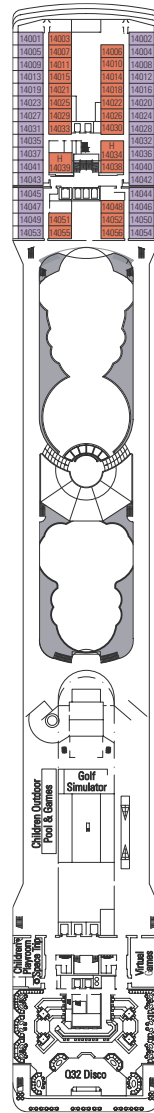

MSC MUSICA

Kaito Sushi Bar

MSC Musica

SPORT DECK

CANTATA DECK
[Rooms 15001 to 15026]

CAPRICCIO DECK
[Rooms 14001 to 14056]

VIVACE DECK

MSC Musica

MSC MUSICA

VIRTUOSO DECK
[Rooms 12001 to 12212]

ADAGIO DECK
[Rooms 11001 to 11254]

MINUETTO DECK
[Rooms 10001 to 10247]

INTERMEZZO DECK
[Rooms 9001 to 9227]

Sport Deck
Cantata Deck
Capriccio Deck
Vivace Deck
Virtuoso Deck
Adagio Deck
Minuetto Deck
Intermezzo Deck
Forte Deck
Maestoso Deck
Brillante Deck
Grazioso Deck
Andante Deck

SHIP DETAILS

- Occupancy: 2,550
- Tonnage: 89,600
- Length: 964 ft
- Beam: 105 ft
- Cruising Speed: 23 knots
- Electric Current: 110/220 volts
- Automatic Stabilizers
- Registry: Panama
- Officers /Crew: Italian/International