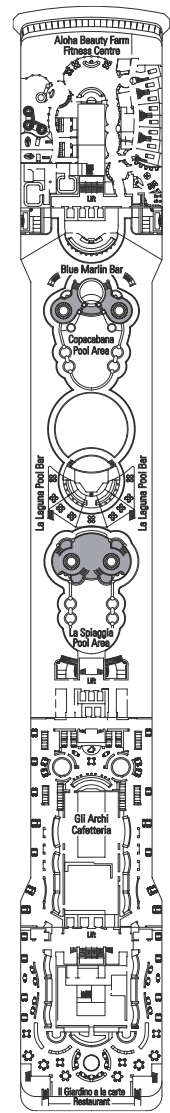

MSC MUSICA

Kaito Sushi Bar

MSC Musica

SPORT DECK

CANTATA DECK
[Rooms 15001 to 15026]

CAPRICCIO DECK
[Rooms 14001 to 14056]

VIVACE DECK

MSC Musica

Making her inaugural voyage in July 2006, the MSC Musica is our fleet's newest and largest ship. The interior design blends themes reminiscent of Art Nouveau with the geometric designs of the 1930s Art Deco movement. The lavish accommodations are apparent throughout the ship's staterooms and amenities as well as in her restaurants. Get ready for a variety of activities to choose from, such as playing miniature golf, tennis, swimming on the sun deck, shopping, or pampering yourself at Le Parfum, the Musica's salon. In the central foyer, the surreal atmosphere of the three-deck high waterfall and crystal clear floor that suspends the grand piano above will dazzle you. We are excited to offer our guests the luxury of this state of the art vessel.

MSC MUSICA

VIRTUOSO DECK
[Rooms 12001 to 12212]

ADAGIO DECK
[Rooms 11001 to 11254]

MINUETTO DECK
[Rooms 10001 to 10247]

INTERMEZZO DECK
[Rooms 9001 to 9227]

Sport Deck
Cantata Deck
Capriccio Deck
Vivace Deck
Virtuoso Deck
Adagio Deck
Minuetto Deck
Intermezzo Deck
Forte Deck
Maestoso Deck
Brillante Deck
Grazioso Deck
Andante Deck

SHIP DETAILS

- Occupancy: 2,550
- Tonnage: 89,600
- Length: 964 ft
- Beam: 105 ft
- Cruising Speed: 23 knots
- Electric Current: 110/220 volts
- Automatic Stabilizers
- Registry: Panama
- Officers /Crew: Italian/International