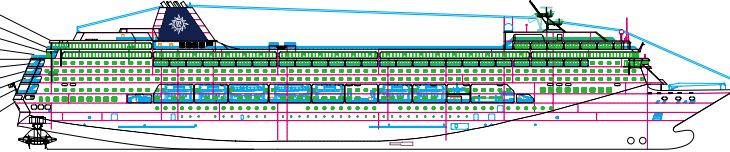

MSC ARMONIA

ZAFFIRO DECK
[Rooms 1201 to 1229]

11

ACQUAMARINA DECK

TORMALINA DECK
[Rooms 1001 to 1153]

11 10
6 5

AMETISTA DECK
[Rooms 9001 to 9267]

10 9
6 4

Deck Games
Sun Deck
Zaffiro Deck
Acquamarina Deck
Tormalina Deck
Ametista Deck
Smeraldo Deck
Topazio Deck
Diamante Deck
Rubino Deck

Suite with Balcony

Oceanview

Inside

GUEST AREAS

- Internet Café
- Coffee Corner
- Shopping Gallery
- Casino
- Night Club
- 2 Restaurants, Pizzeria & Grill
- 8 Bars
- Theater
- Cinema
- Virtual Reality Center
- Card Room/Library
- Children's Club
- Business Center

SHIP DETAILS

- Occupancy: 1,566
- Tonnage: 58,625
- Length: 824 ft
- Beam: 94 ft
- Cruising Speed: 21 knots
- Electric Current: 110 volts
- Automatic Stabilizers
- Registry: Panama
- Officers/Crew: Italian/International