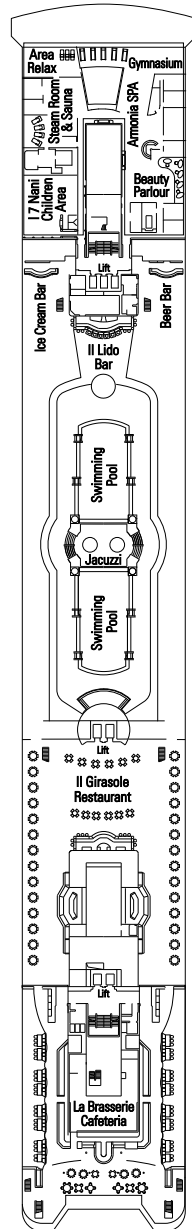

MSC Armonia

MSC Armonia's impressive design and amenities include four international restaurants, seven bars and lounges and world-class entertainment. Experience the comfort of her many suites with balconies. Relax with a massage at the luxurious Armonia Spa or soak in one of her two pools or jacuzzis. Enjoy Broadway and Las Vegas-style shows in the Teatro La Fenice.

MSC ARMONIA

ZAFFIRO DECK
[Rooms 1201 to 1229]

11

ACQUAMARINA DECK

TORMALINA DECK
[Rooms 1001 to 1153]

11 10
6 5

AMETISTA DECK
[Rooms 9001 to 9267]

10 9
6 4

RESORT AREAS

- Spa
- Fitness Center
- Beauty Salon
- Basketball/Volleyball/Tennis Court
- Rock Climbing Wall
- Miniature Golf Course / Golf Simulator
- Jogging/Walking Track
- 2 Outdoor Swimming Pools
- 2 Outdoor Whirlpools
- Relaxation & Meditation Room

SHIP DETAILS

- Occupancy: 1,566
- Tonnage: 58,625
- Length: 824 ft
- Beam: 94 ft
- Cruising Speed: 21 knots
- Electric Current: 110 volts
- Automatic Stabilizers
- Registry: Panama
- Officers/Crew: Italian/International