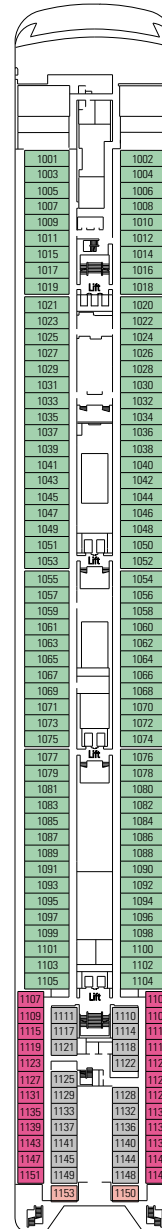

MSC ARMONIA

ZAFFIRO DECK
[Rooms 1201 to 1229]

11

ACQUAMARINA DECK

TORMALINA DECK
[Rooms 1001 to 1153]

11 10
6 5

AMETISTA DECK
[Rooms 9001 to 9267]

10 9
6 4

RESORT AREAS

- Spa
- Fitness Center
- Beauty Salon
- Basketball/Volleyball/Tennis Court
- Rock Climbing Wall
- Miniature Golf Course / Golf Simulator
- Jogging/Walking Track
- 2 Outdoor Swimming Pools
- 2 Outdoor Whirlpools
- Relaxation & Meditation Room

SHIP DETAILS

- Occupancy: 1,566
- Tonnage: 58,625
- Length: 824 ft
- Beam: 94 ft
- Cruising Speed: 21 knots
- Electric Current: 110 volts
- Automatic Stabilizers
- Registry: Panama
- Officers/Crew: Italian/International