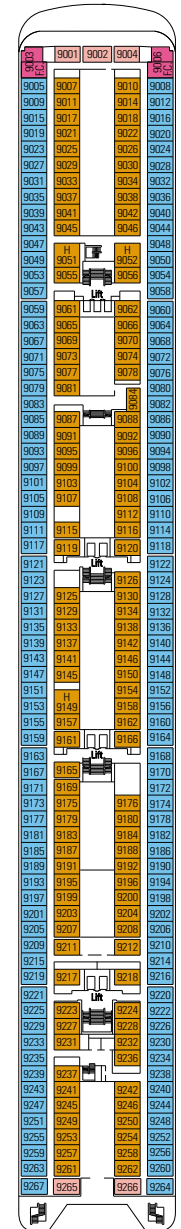

MSC Armonia

MSC Armonia's impressive design and amenities include four international restaurants, seven bars and lounges and world-class entertainment. Experience the comfort of her many suites with balconies. Relax with a massage at the luxurious Armonia Spa or soak in one of her two pools or jacuzzis. Enjoy Broadway and Las Vegas-style shows in the Teatro La Fenice.

MSC ARMONIA

ZAFFIRO DECK
[Rooms 1201 to 1229]

11

ACQUAMARINA DECK

TORMALINA DECK
[Rooms 1001 to 1153]

11 10
6 5

AMETISTA DECK
[Rooms 9001 to 9267]

10 9
6 4

RESORT AREAS

- Spa
- Fitness Center
- Beauty Salon
- Basketball/Volleyball/Tennis Court
- Rock Climbing Wall
- Miniature Golf Course / Golf Simulator
- Jogging/Walking Track
- 2 Outdoor Swimming Pools
- 2 Outdoor Whirlpools
- Relaxation & Meditation Room

SHIP DETAILS

- Occupancy: 1,566
- Tonnage: 58,625
- Length: 824 ft
- Beam: 94 ft
- Cruising Speed: 21 knots
- Electric Current: 110 volts
- Automatic Stabilizers
- Registry: Panama
- Officers/Crew: Italian/International