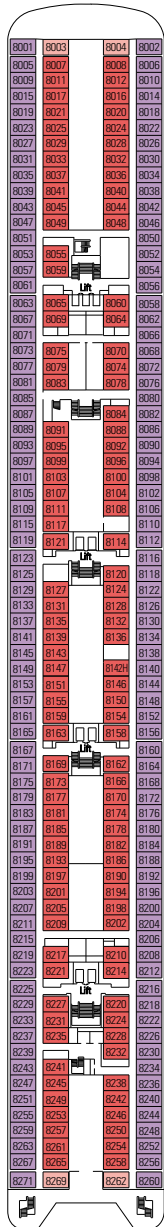

GUEST AREAS

- Internet Café
- Coffee Corner
- Shopping Gallery
- Casino
- Night Club
- 2 Restaurants, Pizzeria & Grill
- 8 Bars
- Theater
- Cinema
- Virtual Reality Center
- Card Room/Library
- Children's Club
- Business Center

RESORT AREAS

- Spa
- Fitness Center
- Beauty Salon
- Basketball/Volleyball/Tennis Court
- Rock Climbing Wall
- Miniature Golf Course / Golf Simulator
- Jogging/Walking Track
- 2 Outdoor Swimming Pools
- 2 Outdoor Whirlpools
- Relaxation & Meditation Room

SHIP DETAILS

- Occupancy: 1,566
- Tonnage: 58,625
- Length: 824 ft
- Beam: 94 ft
- Cruising Speed: 21 knots
- Electric Current: 110 volts
- Automatic Stabilizers
- Registry: Panama
- Officers/Crew: Italian/International

SMERALDO DECK
[Rooms 8001 to 8271]

TOPAZIO DECK
[Rooms 7070 to 7149]

DIAMANTE DECK

RUBINO DECK

5. Inside

6. Oceanview

7. Oceanview

8. Oceanview

9. Oceanview

10. Oceanview

11. Suite w/Balcony