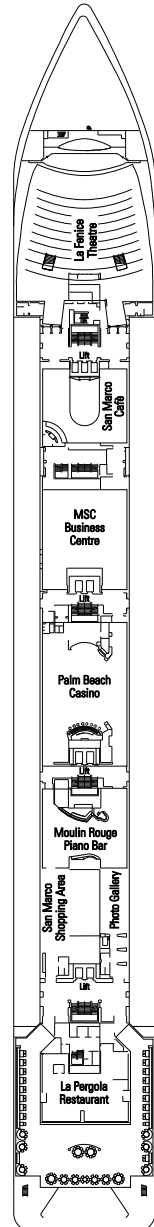

GUEST AREAS

- Internet Café
- Coffee Corner
- Shopping Gallery
- Casino
- Night Club
- 2 Restaurants, Pizzeria & Grill
- 8 Bars
- Theater
- Cinema
- Virtual Reality Center
- Card Room/Library
- Children's Club
- Business Center

RESORT AREAS

- Spa
- Fitness Center
- Beauty Salon
- Basketball/Volleyball/Tennis Court
- Rock Climbing Wall
- Miniature Golf Course / Golf Simulator
- Jogging/Walking Track
- 2 Outdoor Swimming Pools
- 2 Outdoor Whirlpools
- Relaxation & Meditation Room

SHIP DETAILS

- Occupancy: 1,566
- Tonnage: 58,625
- Length: 824 ft
- Beam: 94 ft
- Cruising Speed: 21 knots
- Electric Current: 110 volts
- Automatic Stabilizers
- Registry: Panama
- Officers/Crew: Italian/International

SMERALDO DECK
[Rooms 8001 to 8271]

TOPAZIO DECK
[Rooms 7070 to 7149]

DIAMANTE DECK

RUBINO DECK

5. Inside

6. Oceanview

7. Oceanview

8. Oceanview

9. Oceanview

10. Oceanview

11. Suite w/Balcony