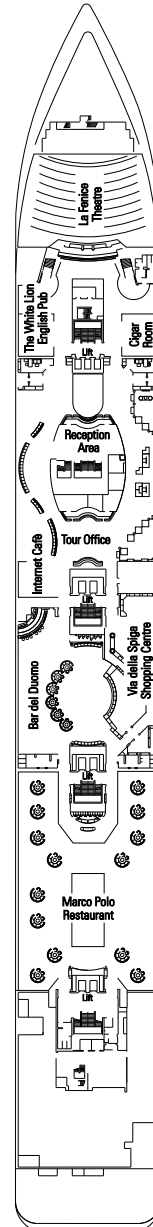

MSC ARMONIA

ZAFFIRO DECK
[Rooms 1201 to 1229]

11

ACQUAMARINA DECK

TORMALINA DECK
[Rooms 1001 to 1153]

11 10
6 5

AMETISTA DECK
[Rooms 9001 to 9267]

10 9
6 4

Deck Games
Sun Deck
Zaffiro Deck
Acquamarina Deck
Tormalina Deck
Ametista Deck
Smeraldo Deck
Topazio Deck
Diamante Deck
Rubino Deck

Suite with Balcony

Oceanview

Inside

GUEST AREAS

- Internet Café
- Coffee Corner
- Shopping Gallery
- Casino
- Night Club
- 2 Restaurants, Pizzeria & Grill
- 8 Bars
- Theater
- Cinema
- Virtual Reality Center
- Card Room/Library
- Children's Club
- Business Center

RESORT AREAS

- Spa
- Fitness Center
- Beauty Salon
- Basketball/Volleyball/Tennis Court
- Rock Climbing Wall
- Miniature Golf Course / Golf Simulator
- Jogging/Walking Track
- 2 Outdoor Swimming Pools
- 2 Outdoor Whirlpools
- Relaxation & Meditation Room

SHIP DETAILS

- Occupancy: 1,566
- Tonnage: 58,625
- Length: 824 ft
- Beam: 94 ft
- Cruising Speed: 21 knots
- Electric Current: 110 volts
- Automatic Stabilizers
- Registry: Panama
- Officers/Crew: Italian/International