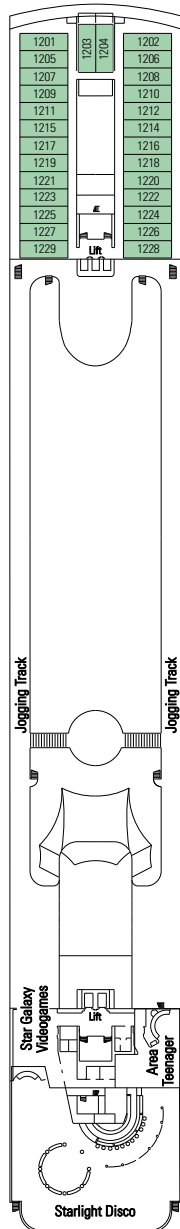

MSC Armonia

MSC Armonia's impressive design and amenities include four international restaurants, seven bars and lounges and world-class entertainment. Experience the comfort of her many suites with balconies. Relax with a massage at the luxurious Armonia Spa or soak in one of her two pools or jacuzzis. Enjoy Broadway and Las Vegas-style shows in the Teatro La Fenice.

MSC ARMONIA

ZAFFIRO DECK
[Rooms 1201 to 1229]

11

ACQUAMARINA DECK

TORMALINA DECK
[Rooms 1001 to 1153]

11 10
6 5

AMETISTA DECK
[Rooms 9001 to 9267]

10 9
6 4

SHIP DETAILS

- Occupancy: 1,566
- Tonnage: 58,625
- Length: 824 ft
- Beam: 94 ft
- Cruising Speed: 21 knots
- Electric Current: 110 volts
- Automatic Stabilizers
- Registry: Panama
- Officers/Crew: Italian/International