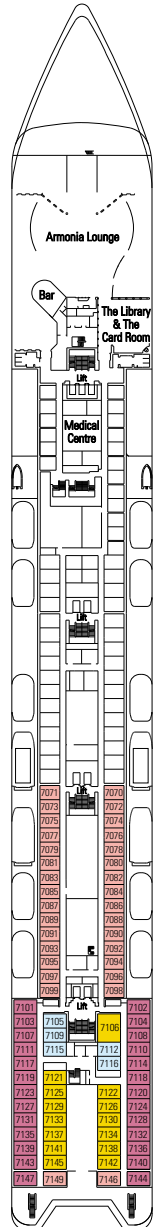

MSC ARMONIA

ZAFFIRO DECK
[Rooms 1201 to 1229]

11

ACQUAMARINA DECK

TORMALINA DECK
[Rooms 1001 to 1153]

11 10
6 5

AMETISTA DECK
[Rooms 9001 to 9267]

10 9
6 4

Deck Games
Sun Deck
Zaffiro Deck
Acquamarina Deck
Tormalina Deck
Ametista Deck
Smeraldo Deck
Topazio Deck
Diamante Deck
Rubino Deck

Suite with Balcony

Oceanview

Inside

GUEST AREAS

- Internet Café
- Coffee Corner
- Shopping Gallery
- Casino
- Night Club
- 2 Restaurants, Pizzeria & Grill
- 8 Bars
- Theater
- Cinema
- Virtual Reality Center
- Card Room/Library
- Children's Club
- Business Center

RESORT AREAS

- Spa
- Fitness Center
- Beauty Salon
- Basketball/Volleyball/Tennis Court
- Rock Climbing Wall
- Miniature Golf Course / Golf Simulator
- Jogging/Walking Track
- 2 Outdoor Swimming Pools
- 2 Outdoor Whirlpools
- Relaxation & Meditation Room

SHIP DETAILS

- Occupancy: 1,566
- Tonnage: 58,625
- Length: 824 ft
- Beam: 94 ft
- Cruising Speed: 21 knots
- Electric Current: 110 volts
- Automatic Stabilizers
- Registry: Panama
- Officers/Crew: Italian/International